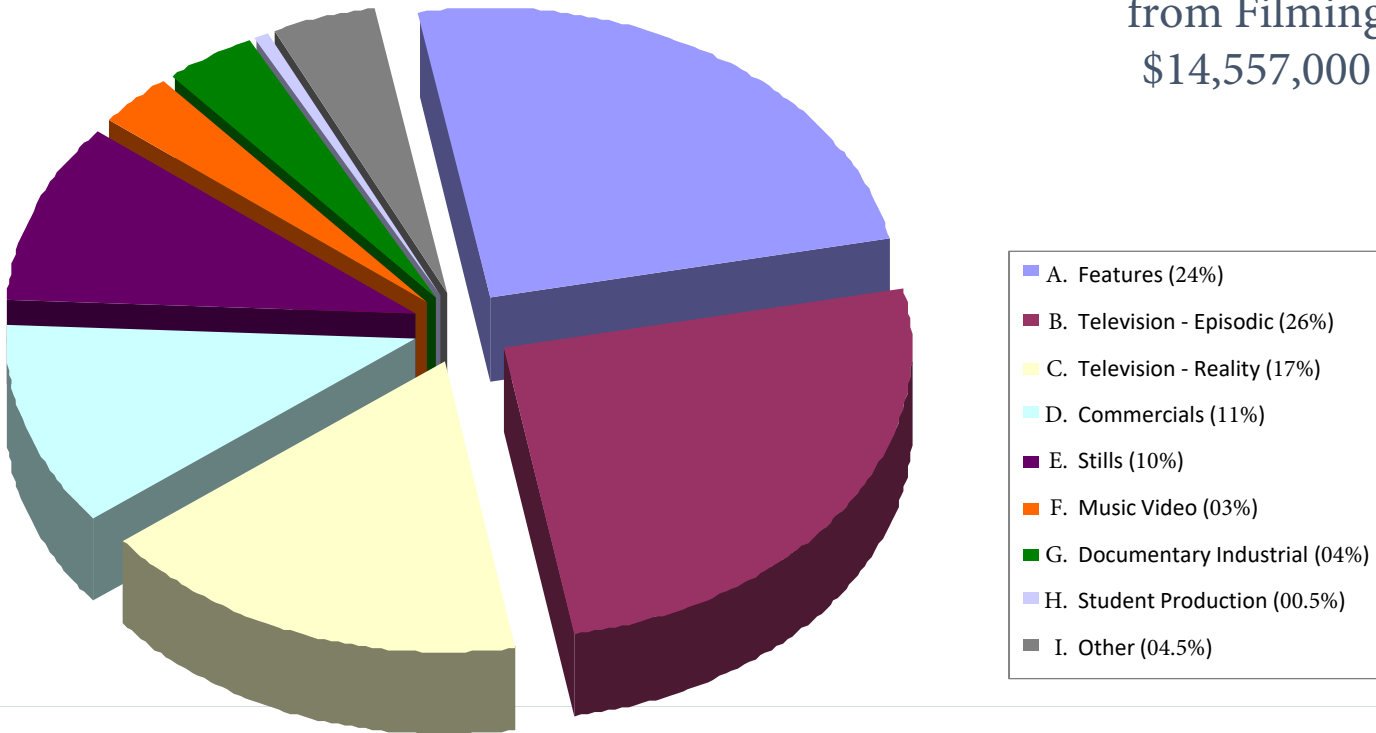

Riverside County Film Commission - Economic Impact Report

Economic Impact
for 2022
from Filming
\$14,557,000

Month	Year	Production Title	Company	Production Type	Permit Issued by	Location	Districts	Total Days
A. January	2022	Circle Bridge	Circle Bridge LLC	A. Features	Riverside County	Hemet-UI	3	2
		Swamp Flower (Batch 2)	Apple Studio, LLC	B. Television - Episodic	Riverside County	Whitewater	5	3
		Bowlus	Vague Pictures, Inc.	D. Commercials	Riverside County	Mecca	4	1
		XEEN Lenses	Lexian Productions	D. Commercials	Riverside County	North Palm Springs	5	1
		A1 Ford	San Diego Production Inc.	E. Stills	Riverside County	Mountain Center	3	1
		Fever Dream	Illuminaughty LLC	F. Music Video	Jurupa Valley	Jurupa Valley	2	1
		Untitled	Los Angeles Film School	H. Student Production	Riverside	Riverside	1	1
		Swamp Flower (Batch 2)	Apple Studios, LLC	I. Other	Riverside County	Whitewater	5	1
		It is What it is	Cupid's Island LLC	I. Other	Riverside County	Temecula-UI D3	3	5
B. February	2022	Lights Out	Power Outage LLC	A. Features	Riverside County	Thermal	4	2